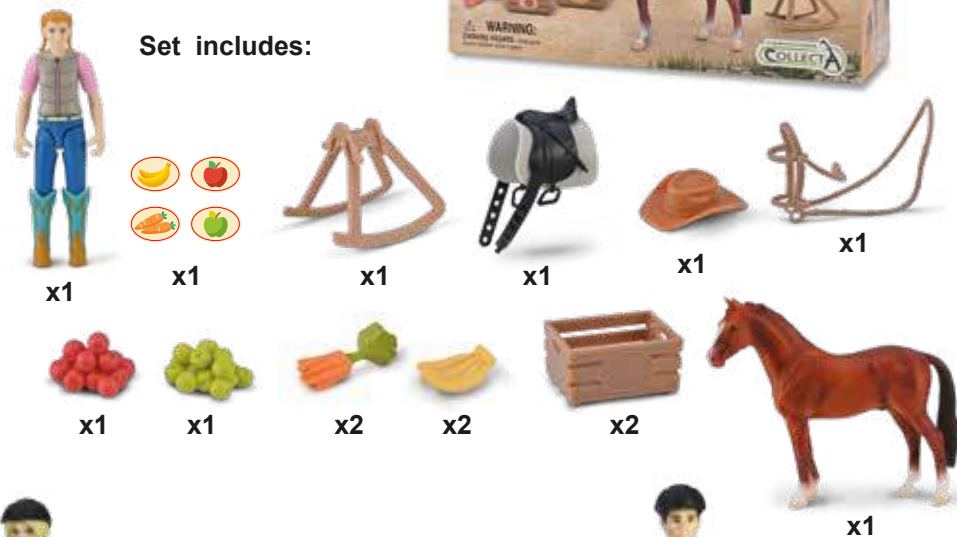

• 84248
Lady Rider & Accessories with Horse Box Set
L 20 x H 11.5 cm
L 7.9 x H 4.5 in

Set includes: