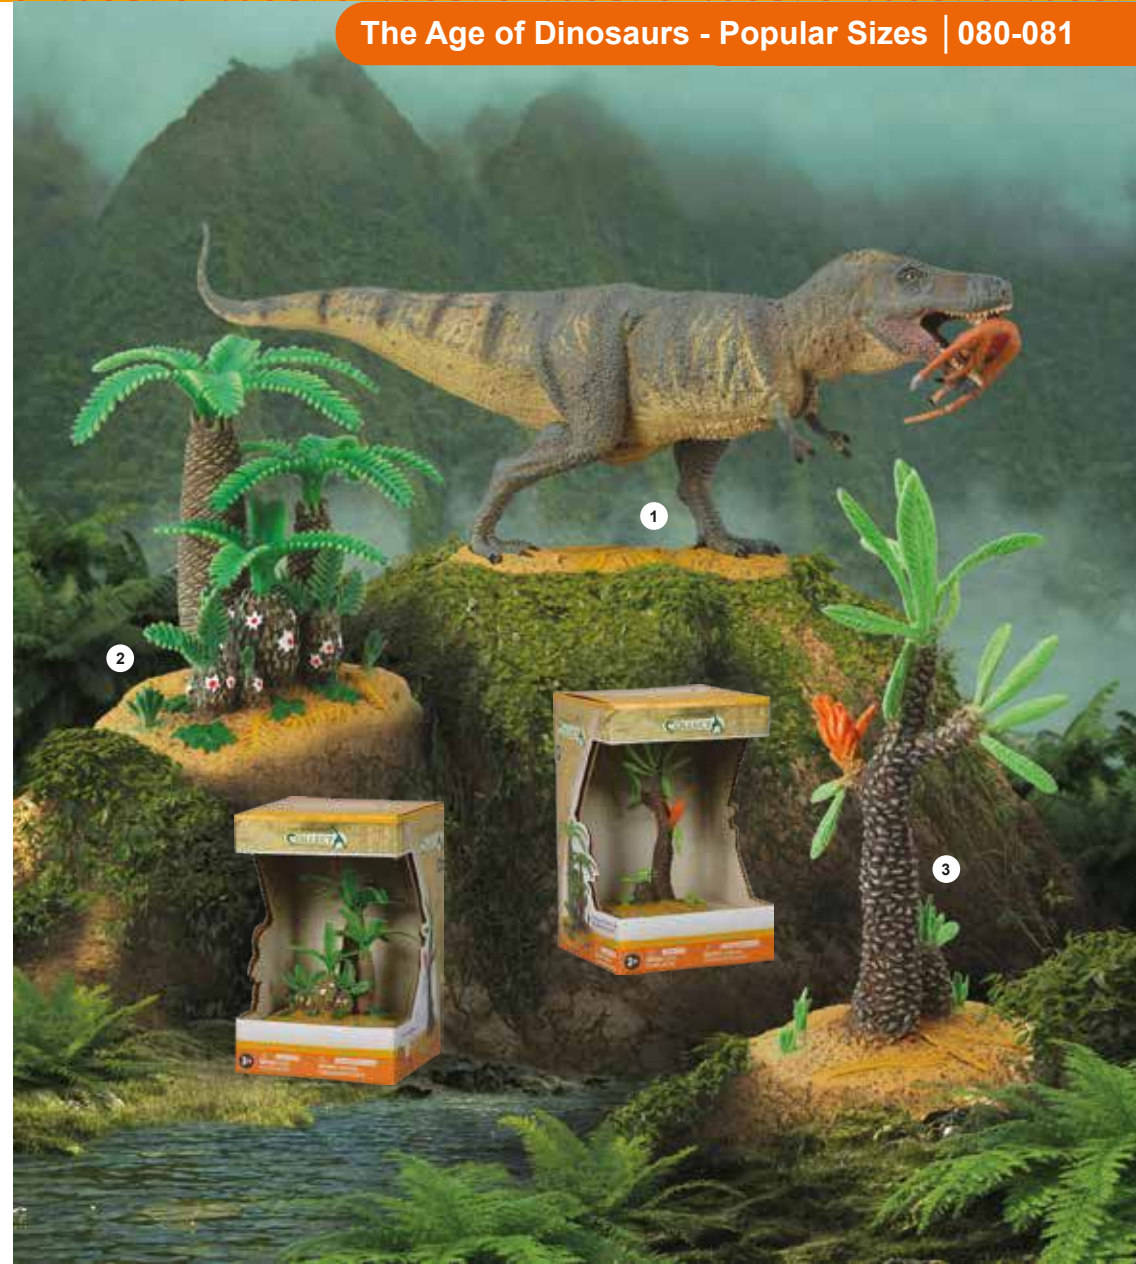

L 8 x H 6.4 cm  
 L 3.1 x H 2.5 in

4 892900 882000

3 | 88841  
**Borealopelta\***

L 15 x H 4.5 cm  
 L 5.9 x H 1.8 in

4 892900 888415

\* To be featured in a new documentary by Nodosaur Productions produced in conjunction with Royal Tyrrell Museum of Paleontology in Drumheller, Canada, which houses the actual Borealopelta specimen.

• 88524  
**Hypsilophodon Family**  
 L 9.1 x H 3.9 cm  
 L 3.5 x H 1.5 in

• 89332  
**12" Cycad Tree**  
 Deluxe  
 L 21 x H 29 cm  
 L 8.3 x H 11.4 in

• 89329  
**10" Ginkgo Biloba Tree**  
 Deluxe  
 L 19 x H 25 cm  
 L 7.5 x H 9.8 in